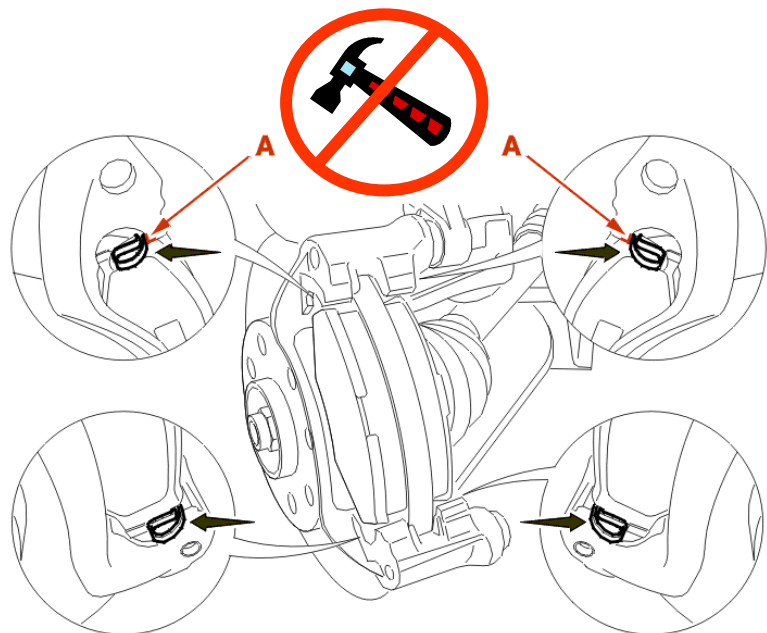

Catalogue and Technical update

Industry Leading Range

Product & Service Solutions

“DELPHI ASSISTANCE”

LP1699 and LP1846
both contain 2 Pairs of
pads with a notched
end.

The notched end
**MUST BE
PLACED**
to the top of the
caliper

Incorrectly aligned
pads will result in
the caliper not
closing.
In this case the
Pads or Caliper
should
**NOT BE
FORCED OR
STRUCK**
as this will
damage the Pads

DELPHI MEETING ALL YOUR CUSTOMER NEEDS